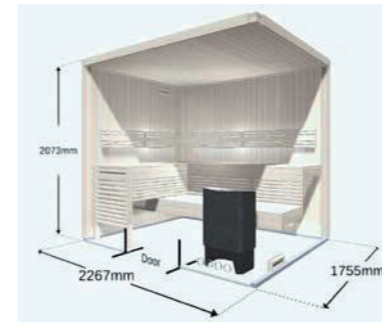

CREATE YOUR HERMONY IN 7 STEPS

> 1-LAYOUT / 2-PANEL / 3-INTERIOR / 4-GLASS / 5-DOOR HANDLE / 6-SOFFIT / 7-HEATER <
レイアウト、インテリア、木材など、お部屋に合わせたあなただけのサウナルームを

LAYOUT

PANEL

SPRUCE

ASPEN

THERMO ASPEN

INTERIOR

ASPEN

ALDER

THERMO ALDER

※価格や仕様に関しては弊社へお問い合わせください。
〈参考価格〉HARMONY SQタイプ (W:1160×D:1160×H:2073 mm) 2,750,000円～
※ユニットのサウナルームは国内に在庫はありません。ご注文を頂いてからスウェーデン工場で作製いたします。

MODULAR SAUNA ROOM

HARMONY

Research shows that regular sauna use has positive effects on many health areas, on the heart as well as on your general fitness. And, maybe most importantly, peace in body and mind. In the sauna, you are in the company of your own thoughts or in rewarding discussions with friends and family.