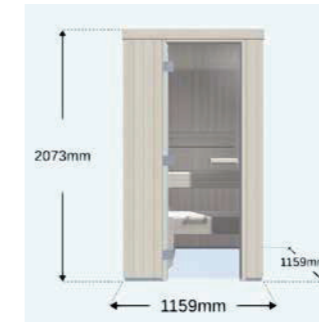

CREATE YOUR HERMONY IN 7 STEPS

> 1-LAYOUT / 2-PANEL / 3-INTERIOR / 4-GLASS / 5-DOOR HANDLE / 6-SOFFIT / 7-HEATER <
レイアウト、インテリア、木材など、お部屋に合わせたあなただけのサウナルームを

LAYOUT

PANEL

SPRUCE

ASPEN

THERMO ASPEN

INTERIOR

ASPEN

ALDER

THERMO ALDER

※価格や仕様に関しては弊社へお問い合わせください。
〈参考価格〉HARMONY SQタイプ (W:1160×D:1160×H:2073 mm) 2,750,000円～
※ユニットのサウナルームは国内に在庫はありません。ご注文を頂いてからスウェーデン工場で作製いたします。

MODULAR SAUNA ROOM

HARMONY

Research shows that regular sauna use has positive effects on many health areas, on the heart as well as on your general fitness. And, maybe most importantly, peace in body and mind. In the sauna, you are in the company of your own thoughts or in rewarding discussions with friends and family.