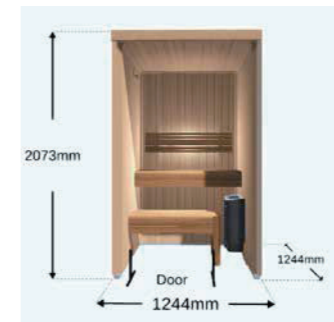

CREATE YOUR HERMONY IN 7 STEPS

> 1-LAYOUT / 2-PANEL / 3-INTERIOR / 4-GLASS / 5-DOOR HANDLE / 6-SOFFIT / 7-HEATER <
レイアウト、インテリア、木材など、お部屋に合わせたあなただけのサウナルームを

LAYOUT

PANEL

SPRUCE

ASPEN

THERMO ASPEN

INTERIOR

ASPEN

ALDER

THERMO ALDER

※価格や仕様に関しては弊社へお問い合わせください。
〈参考価格〉HARMONY SQタイプ (W:1160×D:1160×H:2073 mm) 2,750,000円～
※ユニットのサウナルームは国内に在庫はありません。ご注文を頂いてからスウェーデン工場で作製いたします。

MODULAR SAUNA ROOM

HARMONY

Research shows that regular sauna use has positive effects on many health areas, on the heart as well as on your general fitness. And, maybe most importantly, peace in body and mind. In the sauna, you are in the company of your own thoughts or in rewarding discussions with friends and family.